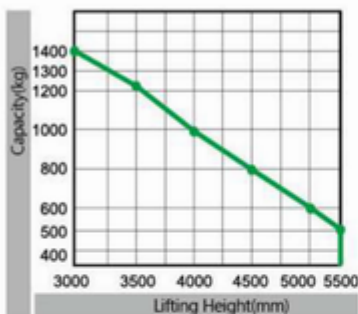

◀ CQDH14-850

Load Curve

● CQDH14-850

Characteristics

- AC/EPS.
- Curve automatic deceleration devices.
- Emergency reversing device.
- Emergency brake switch.
- High position automatic reduction device.

Contact Sales :