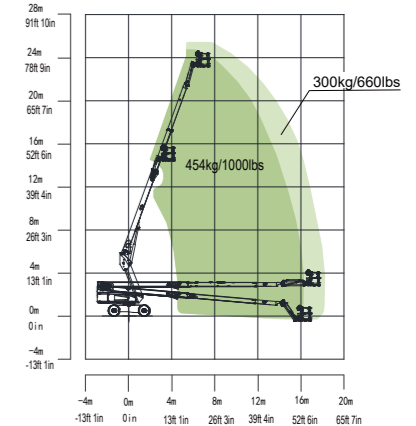

Accessories & Options

- ▶ Platform work light
- ▶ Anti-collision device
- ▶ AC power to platform

ZOOMLION

Model	ZT22J-V		ZT26J-V	
	Imperial	Metric	Imperial	Metric
Size				
Work Height	82ft 4in	25.1 m	94ft 1in	28.7m
Platform Height	75ft 9in	23.1 m	87ft 7in	26.7m
Horizontal Outreach	59ft 4in	18.1m	72ft 6in	22.1m
A - Stowed Length	34ft 5in	10.5 m	39ft	11.91m
B - Stowed Width	8ft	2.45m	8ft 2in	2.49m
C - Stowed Height	9ft	2.75m	9ft 3in	2.82m
D - Platform Length	8ft	2.44m	8ft	2.44m
E - Platform Width	3ft	0.91m	3ft	0.91m
F - Wheelbase	8ft 3in	2.52m	9ft 2in	2.8m
Tread	8ft	2.45m	8ft 2in	2.49m
G - Ground Clearance	1ft 3in	0.4m	1ft 3in	0.4m
Performance				
Platform Capacity (Unrestricted/Restricted)	660/1000lb	300/454kg	660/1000lb	300/454kg
Drive Speed (Stowed)	3.73mph	6.0km/h	3.42mph	5.5km/h
Gradeability	45% (24°)	45% (24°)	45% (24°)	45% (24°)
Turning Radius (Inside)	7ft 10in	2.4m	11ft 5in	3.5m
Turning Radius (Outside)	17ft 9in	5.4m	20ft	6.1m
Turntable Swing	360° continuous		360° continuous	
Platform Rotation	±90°		±90°	
Tail Swing	5ft 4in	1.65m	5ft 8in	1.75m
Jib (Range of Articulation)	130° (-55°~75°)		130° (-55°~75°)	
Max. Wind Speed	28mph	12.5m/s	28mph	12.5m/s
Power				
Engine	KUBOTA V2403(EuropeV) KUBOTA V2403 (China stage III)		KUBOTA V2607(Europe V) KUBOTA V3307(China stage III)	
Fuel Tank Capacity	39.6 (us gal)	150L	39.6 (us gal)	150L
Control Voltage	12V DC		12V DC	
Hydraulic Tank Capacity	39.6 (us gal)	150L	39.6 (us gal)	150L
Drive Mode	4WD		4WD	
Steering Mode	Front-wheel		Front-wheel	
Tire				
Type	36×14-20 solid tire (standard) 355/55-24.5 foam-filled tire (option) 355/55D-625 foam-filled tire (option)		385/65-24 solid tire (standard) 15-625 foam-filled tire (option) 385/55-24.5 foam-filled tire (option)	
Weight				
Gross	27557lb	12500kg	39903lb	18100kg