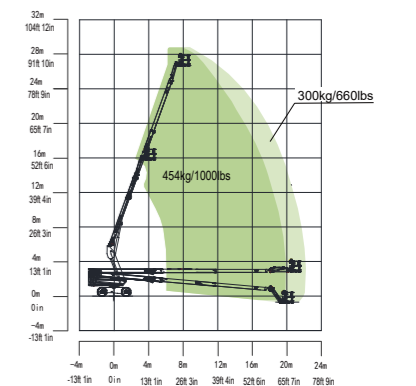

Range of Motion ZT26J-V