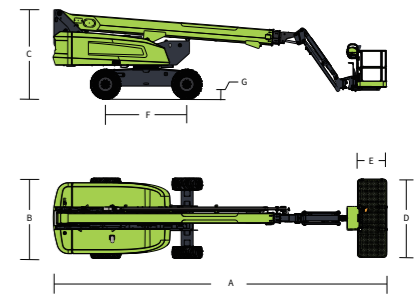

Accessories & Options

- ▶ Platform work light
- ▶ Anti-collision device
- ▶ AC power to platform

ZOOMLION

Model	ZT22J-V		ZT26J-V	
	Imperial	Metric	Imperial	Metric
Size				
Work Height	82ft 4in	25.1 m	94ft 1in	28.7m
Platform Height	75ft 9in	23.1 m	87ft 7in	26.7m
Horizontal Outreach	59ft 4in	18.1m	72ft 6in	22.1m
A - Stowed Length	34ft 5in	10.5 m	39ft	11.91m
B - Stowed Width	8ft	2.45m	8ft 2in	2.49m
C - Stowed Height	9ft	2.75m	9ft 3in	2.82m
D - Platform Length	8ft	2.44m	8ft	2.44m
E - Platform Width	3ft	0.91m	3ft	0.91m
F - Wheelbase	8ft 3in	2.52m	9ft 2in	2.8m
Tread	8ft	2.45m	8ft 2in	2.49m
G - Ground Clearance	1ft 3in	0.4m	1ft 3in	0.4m
Performance				
Platform Capacity (Unrestricted/Restricted)	660/1000lb	300/454kg	660/1000lb	300/454kg
Drive Speed (Stowed)	3.73mph	6.0km/h	3.42mph	5.5km/h
Gradeability	45% (24°)	45% (24°)	45% (24°)	45% (24°)
Turning Radius (Inside)	7ft 10in	2.4m	11ft 5in	3.5m
Turning Radius (Outside)	17ft 9in	5.4m	20ft	6.1m
Turntable Swing	360° continuous		360° continuous	
Platform Rotation	±90°		±90°	
Tail Swing	5ft 4in	1.65m	5ft 8in	1.75m
Jib (Range of Articulation)	130° (-55°~75°)		130° (-55°~75°)	
Max. Wind Speed	28mph	12.5m/s	28mph	12.5m/s
Power				
Engine	KUBOTA V2403(EuropeV) KUBOTA V2403 (China stage III)		KUBOTA V2607(Europe V) KUBOTA V3307(China stage III)	
Fuel Tank Capacity	39.6 (us gal)	150L	39.6 (us gal)	150L
Control Voltage	12V DC		12V DC	
Hydraulic Tank Capacity	39.6 (us gal)	150L	39.6 (us gal)	150L
Drive Mode	4WD		4WD	
Steering Mode	Front-wheel		Front-wheel	
Tire				
Type	36×14-20 solid tire (standard) 355/55-24.5 foam-filled tire (option) 355/55D-625 foam-filled tire (option)		385/65-24 solid tire (standard) 15-625 foam-filled tire (option) 385/55-24.5 foam-filled tire (option)	
Weight				
Gross	27557lb	12500kg	39903lb	18100kg